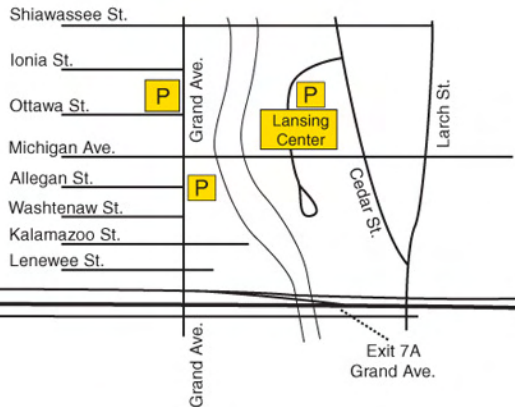

From the West:

East bound 496
 Exit Pine / Walnut St.
 Left (North) on Grand Ave.
 Parking at the corner of
 Allegan St. / Grand Ave.
 or corner of
 Ottawa St. / Grand Ave.
 Also below and behind
 the Lansing Center

Exit 6
 Pine / Walnut Exit

From the East:

West bound 496
 Exit 7A
 Right (North) on Grand Ave.
 Parking at the corner of
 Allegan St. / Grand Ave.
 or corner of
 Ottawa St. / Grand Ave.
 Also below and behind
 the Lansing Center